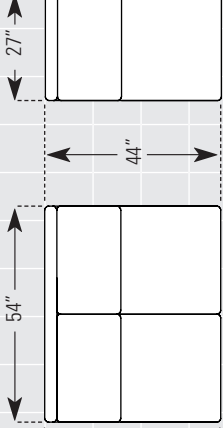

DIMENSIONS:

		Length	Depth	Height	Inside Length	Seat Height	Seat Depth	Arm Height
253-21	LAF Corner Sofa	107	44	38	79	21	25	26
▶ 253-22	RAF Corner Sofa (<i>shown</i>)	107	44	38	79	21	25	26
▶ 253-14	LAF Sofa (<i>shown</i>)	90	44	38	81	21	25	26
253-15	RAF Sofa	90	44	38	81	21	25	26
253-24	LAF Loveseat	63	44	38	54	21	25	26
253-25	RAF Loveseat	63	44	38	54	21	25	26
253-34	LAF Chair	36	44	38	27	21	25	26
253-35	RAF Chair	36	44	38	27	21	25	26
253-44	LAF Chaise	36	70	38	27	21	51	26
253-45	RAF Chaise	36	70	38	27	21	51	26
253-16	Armless Sofa	81	44	38	81	21	25	-
253-26	Armless Loveseat	54	44	38	54	21	25	-
253-36	Armless Chair	27	44	38	27	21	25	-
253-32	Corner Chair	44	44	38	25	21	25	-

All dimensions are approximate and subject to change without notice. See www.smithbrothersfurniture.com for more information.

ITEM #21 LAF CORNER SOFA
INSIDE LENGTH: 79"

ITEM #22 RAF CORNER SOFA
INSIDE LENGTH: 79"

ITEM #14 LAF SOFA
INSIDE LENGTH: 81"

ITEM #15 RAF SOFA
INSIDE LENGTH: 81"

ITEM #24 LAF LOVESEAT
INSIDE LENGTH: 54"

ITEM #25 RAF LOVESEAT
INSIDE LENGTH: 54"

ITEM #34 LAF CHAIR
INSIDE LENGTH: 27"

ITEM #35 RAF CHAIR
INSIDE LENGTH: 27"

ITEM #16 ARMLESS SOFA

ITEM #26 ARMLESS LOVESEAT

ITEM #36 ARMLESS CHAIR

COMMON DIMENSIONS

These dimensions are the same for all pieces in this group unless otherwise noted.

OVERALL HEIGHT	38"
SEAT HEIGHT	21"
SEAT DEPTH (EXCEPT CHAISE)	25"
ARM HEIGHT	26"