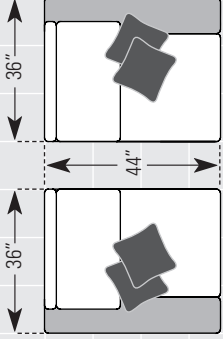

DIMENSIONS:

		Length	Depth	Height	Inside Length	Seat Height	Seat Depth	Arm Height
253-21	LAF Corner Sofa	107	44	38	79	21	25	26
▶ 253-22	RAF Corner Sofa (<i>shown</i>)	107	44	38	79	21	25	26
▶ 253-14	LAF Sofa (<i>shown</i>)	90	44	38	81	21	25	26
253-15	RAF Sofa	90	44	38	81	21	25	26
253-24	LAF Loveseat	63	44	38	54	21	25	26
253-25	RAF Loveseat	63	44	38	54	21	25	26
253-34	LAF Chair	36	44	38	27	21	25	26
253-35	RAF Chair	36	44	38	27	21	25	26
253-44	LAF Chaise	36	70	38	27	21	51	26
253-45	RAF Chaise	36	70	38	27	21	51	26
253-16	Armless Sofa	81	44	38	81	21	25	-
253-26	Armless Loveseat	54	44	38	54	21	25	-
253-36	Armless Chair	27	44	38	27	21	25	-
253-32	Corner Chair	44	44	38	25	21	25	-

All dimensions are approximate and subject to change without notice. See www.smithbrothersfurniture.com for more information.

ITEM #21 LAF CORNER SOFA
INSIDE LENGTH: 79"

ITEM #22 RAF CORNER SOFA
INSIDE LENGTH: 79"

ITEM #14 LAF SOFA
INSIDE LENGTH: 81"

ITEM #15 RAF SOFA
INSIDE LENGTH: 81"

ITEM #24 LAF LOVESEAT
INSIDE LENGTH: 54"

ITEM #25 RAF LOVESEAT
INSIDE LENGTH: 54"

ITEM #34 LAF CHAIR
INSIDE LENGTH: 27"

ITEM #35 RAF CHAIR
INSIDE LENGTH: 27"

ITEM #16 ARMLESS SOFA

ITEM #26 ARMLESS LOVESEAT

ITEM #36 ARMLESS CHAIR

COMMON DIMENSIONS

These dimensions are the same for all pieces in this group unless otherwise noted.

OVERALL HEIGHT	38"
SEAT HEIGHT	21"
SEAT DEPTH (EXCEPT CHAISE)	25"
ARM HEIGHT	26"