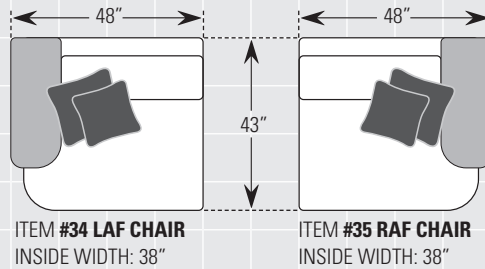

### DIMENSIONS:

		Width	Depth	Height	Inside Width	Seat Height	Seat Depth	Arm Height
209-34	LAF Chair	48	43	38	38	20	26	24
209-35	RAF Chair	48	43	38	38	20	26	24
209-36	Armless Chair	38	43	38	38	20	26	-
209-32	Corner Chair	43	43	38	26	20	26	-
209-71	Console <i>(shown on back)</i>	18	43	24	-	-	-	-
WC-101	Wood Console Tray <i>(shown on back)</i>	19	21	4	-	-	-	-
209-42B	Bump Chaise <i>(shown on back)</i>	48	43	20	-	20	-	-
209-40	Ottoman	38	38	20	-	-	-	-

LAF = Left Arm Facing, RAF = Right Arm Facing

**Console**  
209-71

**Wood Console Tray**  
WC-101 Pictured with Console

WEB VERSION:  
Diagrams not to scale

LAF = Left Arm Facing  
RAF = Right Arm Facing

## COMMON DIMENSIONS

These dimensions are the same for all pieces in this group unless otherwise noted.

OVERALL HEIGHT .....	38"
SEAT HEIGHT .....	20"
SEAT DEPTH .....	26"
ARM HEIGHT .....	24"