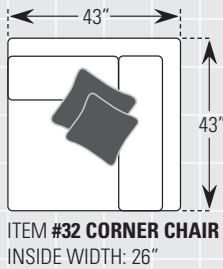

### DIMENSIONS:

		Width	Depth	Height	Inside Width	Seat Height	Seat Depth	Arm Height
209-34	LAF Chair	48	43	38	38	20	26	24
209-35	RAF Chair	48	43	38	38	20	26	24
209-36	Armless Chair	38	43	38	38	20	26	-
209-32	Corner Chair	43	43	38	26	20	26	-
209-71	Console <i>(shown on back)</i>	18	43	24	-	-	-	-
WC-101	Wood Console Tray <i>(shown on back)</i>	19	21	4	-	-	-	-
209-42B	Bump Chaise <i>(shown on back)</i>	48	43	20	-	20	-	-
209-40	Ottoman	38	38	20	-	-	-	-

# 209 MODULAR GROUP

AVAILABLE PIECES | ONLY AVAILABLE IN FABRIC

**LAF Chair**  
209-34

**RAF Chair**  
209-35

**Corner Chair**  
209-32

**Armless Chair**  
209-36

**Ottoman**  
209-40

**Bump Chaise**  
209-42B

**Console**  
209-71

**Wood Console Tray**  
WC-101 Pictured with Console

WEB VERSION:  
Diagrams not to scale

LAF = Left Arm Facing  
RAF = Right Arm Facing

## COMMON DIMENSIONS

These dimensions are the same for all pieces in this group unless otherwise noted.

OVERALL HEIGHT .....	38"
SEAT HEIGHT .....	20"
SEAT DEPTH .....	26"
ARM HEIGHT .....	24"