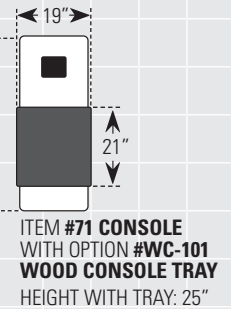

### DIMENSIONS:

		Width	Depth	Height	Inside Width	Seat Height	Seat Depth	Arm Height
209-34	LAF Chair	48	43	38	38	20	26	24
209-35	RAF Chair	48	43	38	38	20	26	24
209-36	Armless Chair	38	43	38	38	20	26	-
209-32	Corner Chair	43	43	38	26	20	26	-
209-71	Console <i>(shown on back)</i>	18	43	24	-	-	-	-
WC-101	Wood Console Tray <i>(shown on back)</i>	19	21	4	-	-	-	-
209-42B	Bump Chaise <i>(shown on back)</i>	48	43	20	-	20	-	-
209-40	Ottoman	38	38	20	-	-	-	-

**Console**  
209-71

**Wood Console Tray**  
WC-101 Pictured with Console

WEB VERSION:  
Diagrams not to scale

LAF = Left Arm Facing  
RAF = Right Arm Facing

## COMMON DIMENSIONS

These dimensions are the same for all pieces in this group unless otherwise noted.

OVERALL HEIGHT .....	38"
SEAT HEIGHT .....	20"
SEAT DEPTH .....	26"
ARM HEIGHT .....	24"