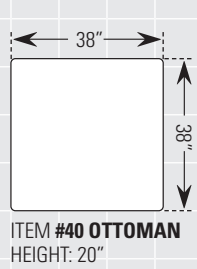

### DIMENSIONS:

		Width	Depth	Height	Inside Width	Seat Height	Seat Depth	Arm Height
209-34	LAF Chair	48	43	38	38	20	26	24
209-35	RAF Chair	48	43	38	38	20	26	24
209-36	Armless Chair	38	43	38	38	20	26	-
209-32	Corner Chair	43	43	38	26	20	26	-
209-71	Console <i>(shown on back)</i>	18	43	24	-	-	-	-
WC-101	Wood Console Tray <i>(shown on back)</i>	19	21	4	-	-	-	-
209-42B	Bump Chaise <i>(shown on back)</i>	48	43	20	-	20	-	-
209-40	Ottoman	38	38	20	-	-	-	-

**Console**  
209-71

**Wood Console Tray**  
WC-101 Pictured with Console

WEB VERSION:  
Diagrams not to scale

LAF = Left Arm Facing  
RAF = Right Arm Facing

## COMMON DIMENSIONS

These dimensions are the same for all pieces in this group unless otherwise noted.

OVERALL HEIGHT .....	38"
SEAT HEIGHT .....	20"
SEAT DEPTH .....	26"
ARM HEIGHT .....	24"