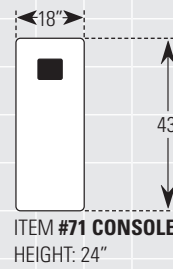

### DIMENSIONS:

		Width	Depth	Height	Inside Width	Seat Height	Seat Depth	Arm Height
209-34	LAF Chair	48	43	38	38	20	26	24
209-35	RAF Chair	48	43	38	38	20	26	24
209-36	Armless Chair	38	43	38	38	20	26	-
209-32	Corner Chair	43	43	38	26	20	26	-
209-71	Console <i>(shown on back)</i>	18	43	24	-	-	-	-
WC-101	Wood Console Tray <i>(shown on back)</i>	19	21	4	-	-	-	-
209-42B	Bump Chaise <i>(shown on back)</i>	48	43	20	-	20	-	-
209-40	Ottoman	38	38	20	-	-	-	-

LAF = Left Arm Facing, RAF = Right Arm Facing

**Console**  
209-71

**Wood Console Tray**  
WC-101 Pictured with Console

WEB VERSION:  
Diagrams not to scale

LAF = Left Arm Facing  
RAF = Right Arm Facing

## COMMON DIMENSIONS

These dimensions are the same for all pieces in this group unless otherwise noted.

OVERALL HEIGHT .....	38"
SEAT HEIGHT .....	20"
SEAT DEPTH .....	26"
ARM HEIGHT .....	24"