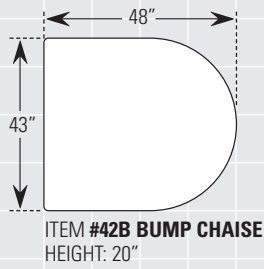

### DIMENSIONS:

		Width	Depth	Height	Inside Width	Seat Height	Seat Depth	Arm Height
209-34	LAF Chair	48	43	38	38	20	26	24
209-35	RAF Chair	48	43	38	38	20	26	24
209-36	Armless Chair	38	43	38	38	20	26	-
209-32	Corner Chair	43	43	38	26	20	26	-
209-71	Console <i>(shown on back)</i>	18	43	24	-	-	-	-
WC-101	Wood Console Tray <i>(shown on back)</i>	19	21	4	-	-	-	-
209-42B	Bump Chaise <i>(shown on back)</i>	48	43	20	-	20	-	-
209-40	Ottoman	38	38	20	-	-	-	-

LAF = Left Arm Facing, RAF = Right Arm Facing

**Console**  
209-71

**Wood Console Tray**  
WC-101 Pictured with Console

WEB VERSION:  
Diagrams not to scale

LAF = Left Arm Facing  
RAF = Right Arm Facing

## COMMON DIMENSIONS

These dimensions are the same for all pieces in this group unless otherwise noted.

OVERALL HEIGHT .....	38"
SEAT HEIGHT .....	20"
SEAT DEPTH .....	26"
ARM HEIGHT .....	24"