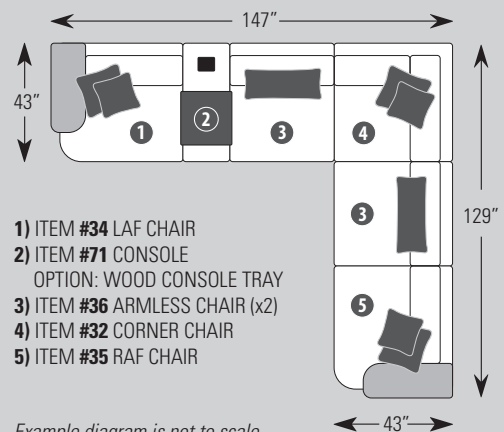

EXAMPLE COMBINATION