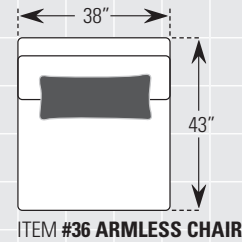

### DIMENSIONS:

		Width	Depth	Height	Inside Width	Seat Height	Seat Depth	Arm Height
209-34	LAF Chair	48	43	38	38	20	26	24
209-35	RAF Chair	48	43	38	38	20	26	24
209-36	Armless Chair	38	43	38	38	20	26	-
209-32	Corner Chair	43	43	38	26	20	26	-
209-71	Console <i>(shown on back)</i>	18	43	24	-	-	-	-
WC-101	Wood Console Tray <i>(shown on back)</i>	19	21	4	-	-	-	-
209-42B	Bump Chaise <i>(shown on back)</i>	48	43	20	-	20	-	-
209-40	Ottoman	38	38	20	-	-	-	-

# 209 MODULAR GROUP

AVAILABLE PIECES | ONLY AVAILABLE IN FABRIC

**LAF Chair**  
209-34

**RAF Chair**  
209-35

**Corner Chair**  
209-32

**Armless Chair**  
209-36

**Ottoman**  
209-40

**Bump Chaise**  
209-42B

**Console**  
209-71

**Wood Console Tray**  
WC-101 Pictured with Console

WEB VERSION:  
Diagrams not to scale

LAF = Left Arm Facing  
RAF = Right Arm Facing

## COMMON DIMENSIONS

These dimensions are the same for all pieces in this group unless otherwise noted.

OVERALL HEIGHT .....	38"
SEAT HEIGHT .....	20"
SEAT DEPTH .....	26"
ARM HEIGHT .....	24"